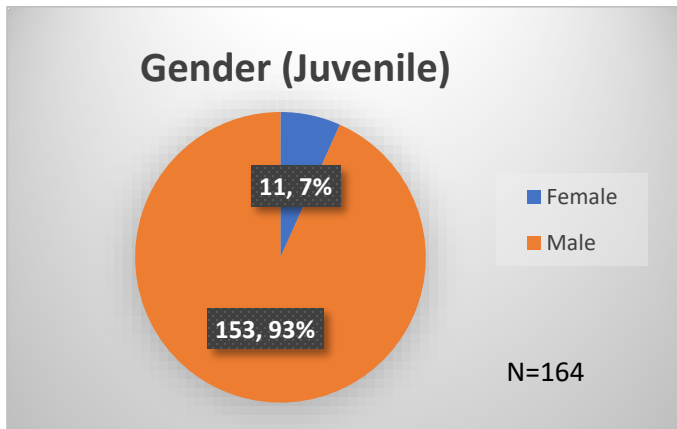

Daily Data Dashboard – November 17, 2023
Demographics for JTDC Population
Friday Morning Midnight Count

Total # of probation Involved youth¹: 1,304

¹ Probation Active: Any youth who is pending sentencing with an active social history, has been formally placed on probation or supervision with Cook County Juvenile Probation on the date of the report.