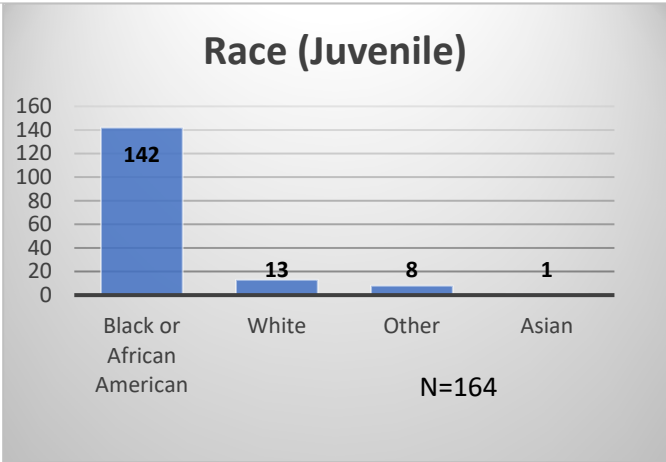

Daily Data Dashboard – November 17, 2023
Demographics for JTDC Population
Friday Morning Midnight Count

Data sources: cFive Supervisor – Probation Population and RMIS – JTDC Population