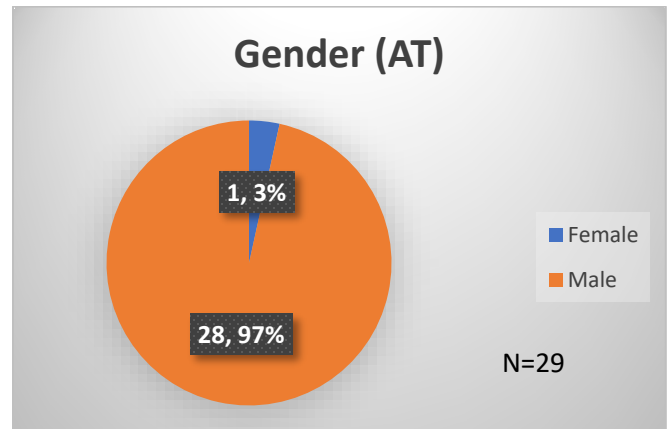

Daily Data Dashboard – November 17, 2023
Demographics for JTDC Population
Friday Morning Midnight Count

Total # of probation Involved youth¹: 1,304

¹ Probation Active: Any youth who is pending sentencing with an active social history, has been formally placed on probation or supervision with Cook County Juvenile Probation on the date of the report.