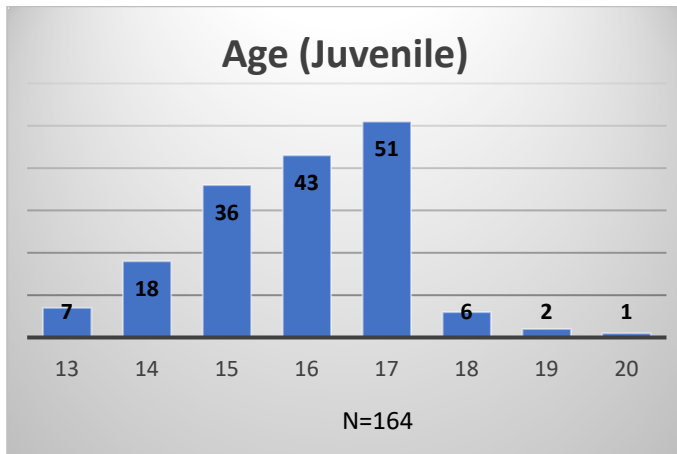

Daily Data Dashboard – November 17, 2023
Demographics for JTDC Population
Friday Morning Midnight Count

Total # of probation Involved youth¹: 1,304

¹ Probation Active: Any youth who is pending sentencing with an active social history, has been formally placed on probation or supervision with Cook County Juvenile Probation on the date of the report.