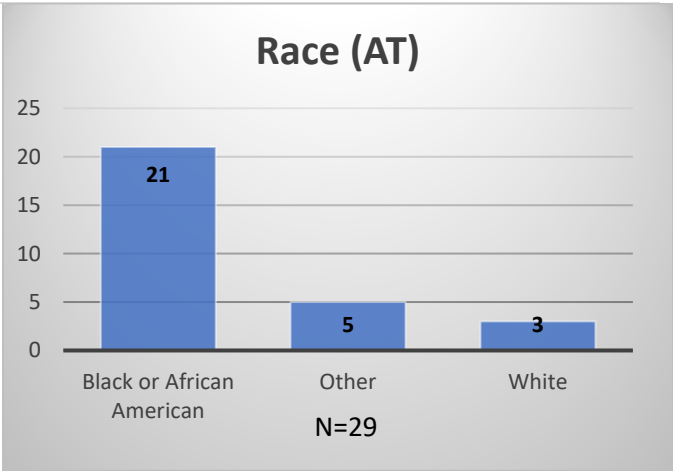

Daily Data Dashboard – November 17, 2023
Demographics for JTDC Population
Friday Morning Midnight Count

Data sources: cFive Supervisor – Probation Population and RMIS – JTDC Population