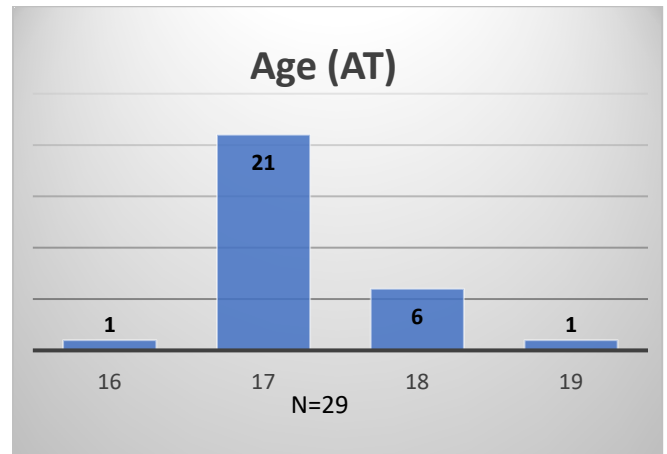

Daily Data Dashboard – November 17, 2023
Demographics for JTDC Population
Friday Morning Midnight Count

Total # of probation Involved youth¹: 1,304

¹ Probation Active: Any youth who is pending sentencing with an active social history, has been formally placed on probation or supervision with Cook County Juvenile Probation on the date of the report.