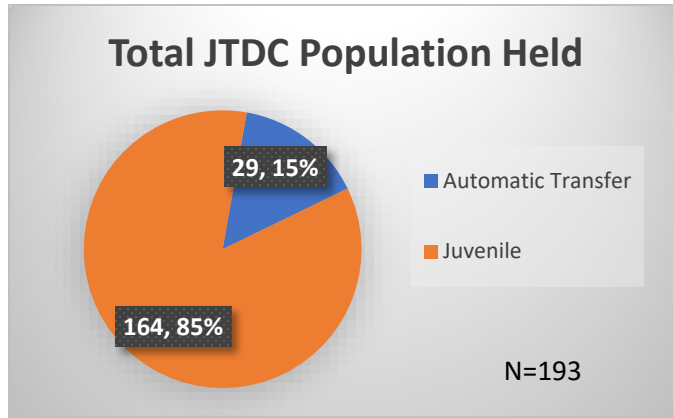

Daily Data Dashboard – November 17, 2023
Demographics for JTDC Population
Friday Morning Midnight Count

Total # of probation Involved youth¹: 1,304

¹ Probation Active: Any youth who is pending sentencing with an active social history, has been formally placed on probation or supervision with Cook County Juvenile Probation on the date of the report.